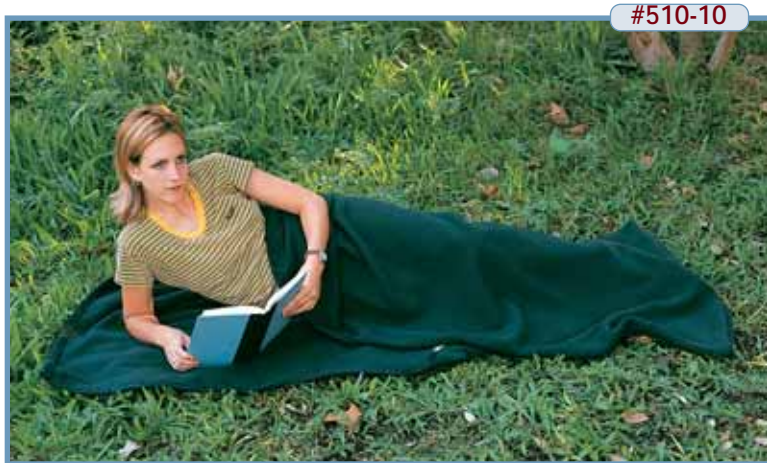

NEW

#536-88

ADDS
10° DEGREES
TO ANY BAG

Sleeping Bag Cover

All weather, waterproof/ windproof protection for your sleeping bag. Made from heavy duty 600D polyester fabric that will last for many seasons. Stops moisture, wind, rain, snow from penetrating. Adds 10° degrees to the temperature rating of your sleeping bag. Draw cord and cord lock keeps winter drafts out. Fits all rectangle sleeping bags up to 86" x 39". Size: 88" x 42". Each with color insert label.

NEW #536-88 | Color > Forest Green | Ctn. of 12

NEW

#508

Portable Camp Pillow

Soft cotton flannel plaid. 8 ozs of super soft hollow fiber fill. Nylon stuff bag with draw cord and cord lock. Size: 20" x 10". Each with color insert.

NEW #508 | Ctn. of 36

#510-10

Sof-Fleece Sleeping Bag

Quality constructed of brushed 100% polyester fleece. Ideal for home, summer camping, sporting events or travel. Two bags can zip together to double size. Roll-up shock cord attached. Machine washable. Color display sleeve with carry handle.

Quality constructed of brushed 100% polyester fleece. Ideal for home, summer camping, sporting events or travel. Two bags can zip together to double size. Roll-up shock cord attached. Machine washable. Color display sleeve with carry handle.