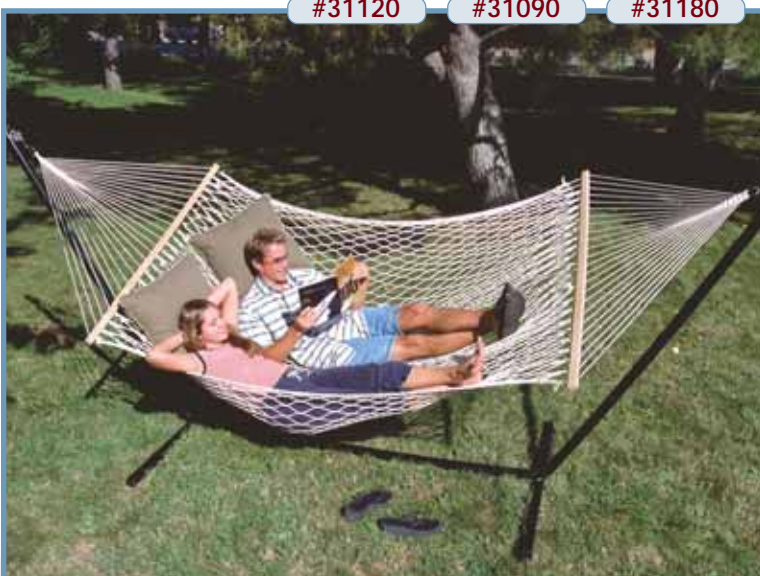

#31010	Ctn. of 12
Size:	80" x 29-1/2"W
Capacity:	200 lbs.

"Catalina" Single Hammock

Made with comfortable, durable cotton rope. Hardwood spreader bars and welded suspension rings. Extra long bed. Each packed in a white display box with colorful label.

#31060	Ctn. of 2
Overall Size:	106" long x 48" wide
Bed Size:	78" long x 48" wide
Capacity:	250 lbs.

"Sea Coast" Single Hammock/Stand Combo

Hammock, made with comfortable, durable cotton rope. Hardwood spreader bars and welded suspension rings. Extra long bed. Stand made of durable hardened steel tubing with attaching "S" hooks. Fits most hammocks. Easy to assemble. Each packed in a white display box with colorful label.

#31090	Ctn. of 2
Overall Size:	165" long x 60" wide
Bed Size:	80" long x 60" wide
Capacity:	440 lbs.

"Sun Downer" Double Hammock/Stand Combo

Hammock, made with comfortable, durable cotton rope. Hardwood spreader bars and welded suspension rings. Extra wide and long double size. Stand made of durable hardened steel tubing with attaching "S" hooks. Fits up to 14 foot overall length hammocks. Easy to assemble. Each packed in a white display box with colorful label.