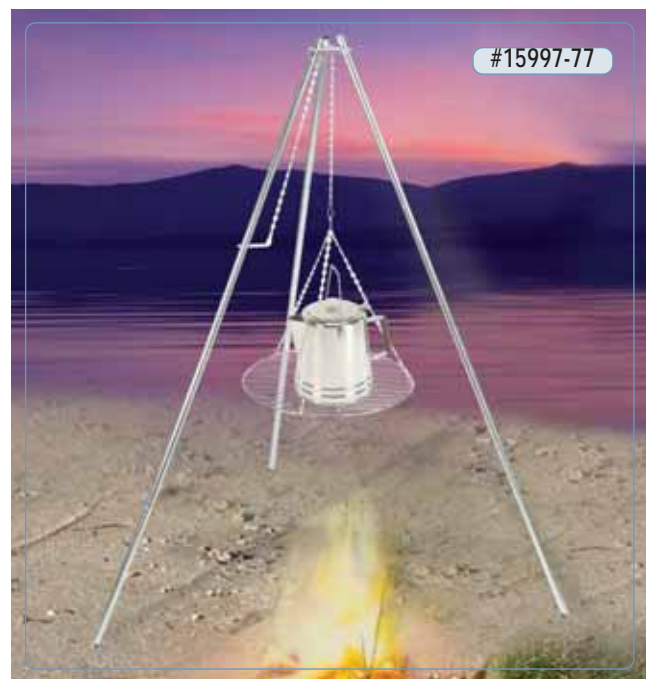

#373

#277

#279

#276-28

#276-9

#276-12

Stainless Steel Percolator Coffee Pot

Heavy gauge seamless stainless steel construction. Heat insulating hardwood handles. 3-piece stainless steel percolator system. Precision fitted parts. Display boxed.

- #373 | Ctn. of 12

Camper's Percolator Coffee Pot

Made of durable, rustproof, high gloss polished aluminum. Percolator stem and basket included. Comes with top and side handles. Easy pour spout. Heats quickly. Easy to clean. Each in individual colorful display box.

- #277 | 9 Cup Coffee Pot | Ctn. of 12
- #279 | 20 Cup Coffee Pot | Ctn. of 6

Stainless Steel Percolator Coffee Pot - 28 Cup

Large 28 cup capacity. Heavy gauge seamless stainless steel construction. 3-piece stainless steel percolator system. Heat insulating hardwood handles. Precision fitted parts. Comes in a color display box.

- #276-28 | Ctn. of 4

#15997-77

18" Grill Tripod Cooker

A proven design on the western plains now available in a lightweight, collapsible steel model with all the same features as its iron original without the weight. Adjustable design can be raised or lowered for optimum temperature warming or cooking light weight, shock corded, galvanized steel legs. Compact design makes it ideal for camping, hunting, or backpacking. 18" grill holds coffee pots, fry pans, and a variety of cooking ovens. Quick and easy set up. Comes with its own carry bag. White display box with color label.